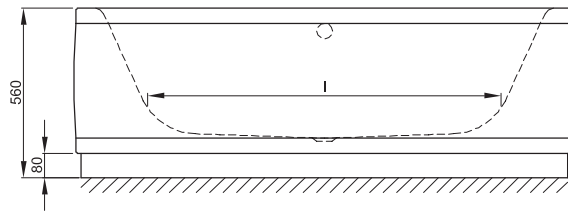

BETTESTARLET COMFORT ANGULAR wall installation

size 160 x 70 cm, article no. 1220 CWVVE

installation variant	dimension	A	B	I	K	article no.	Volume
	160 x 70 x 42 cm demountable plinth	1600	700	1170	485	1220 CWVVE 1221	116 litre
	170 x 75 x 42 cm demountable plinth	1700	750	1270	535	1380 CWVVE 1381	139 litre
	180 x 80 x 42 cm demountable plinth	1800	800	1370	585	1630 CWVVE 1633	164 litre

Comfort baths are supplied with a strong subframe (which includes the bath feet). The contact surface with the wall must be level. Projecting walls and pipes will prevent installation.