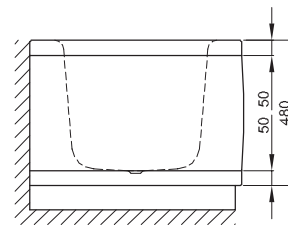

BETTESTARLET COMFORT ANGULAR wall installation

size 160 x 70 cm, article no. 1220 CWVVE

installation variant	dimension	A	B	I	K	article no.	Volume
	160 x 70 x 42 cm demountable plinth	1600	700	1170	485	1220 CWVVE 1221	116 litre
	170 x 75 x 42 cm demountable plinth	1700	750	1270	535	1380 CWVVE 1381	139 litre
	180 x 80 x 42 cm demountable plinth	1800	800	1370	585	1630 CWVVE 1633	164 litre

Comfort baths are supplied with a strong subframe (which includes the bath feet). The contact surface with the wall must be level. Projecting walls and pipes will prevent installation.