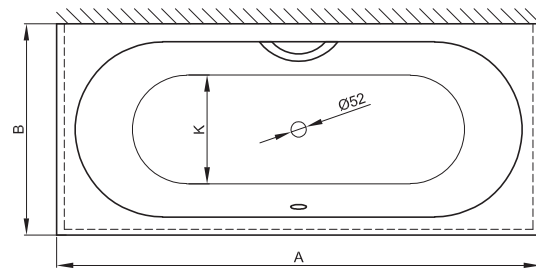

BETTESTARLET COMFORT ANGULAR wall installation

size 160 x 70 cm, article no. 1220 CWVVE

installation variant	dimension	A	B	I	K	article no.	Volume
	160 x 70 x 42 cm demountable plinth	1600	700	1170	485	1220 CWVVE 1221	116 litre
	170 x 75 x 42 cm demountable plinth	1700	750	1270	535	1380 CWVVE 1381	139 litre
	180 x 80 x 42 cm demountable plinth	1800	800	1370	585	1630 CWVVE 1633	164 litre

Comfort baths are supplied with a strong subframe (which includes the bath feet). The contact surface with the wall must be level. Projecting walls and pipes will prevent installation.