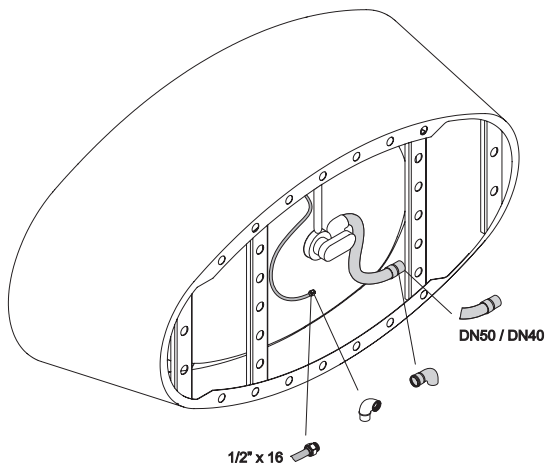

**BETTEHOME OVAL SILHOUETTE**

Design: schmidem design

Adequate position to connect the drainage

dimension  
180 x 100 x 45 cm

article no. 8994 CFXXK  
Volume 210 litre