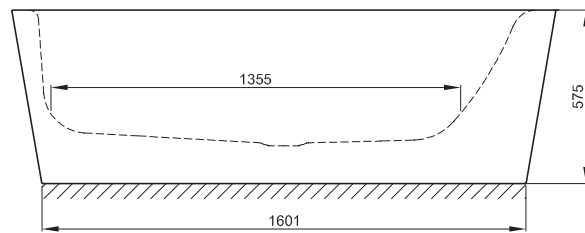

**BETTEHOME OVAL SILHOUETTE**

Design: schmidem design

Adequate position to connect the drainage

dimension  
180 x 100 x 45 cm

article no. 8994 CFXXK  
Volume 210 litre