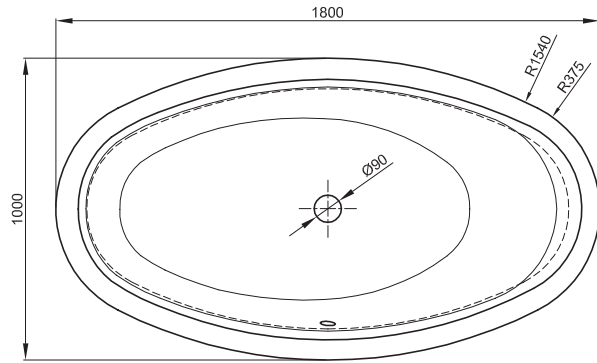

**BETTEHOME OVAL SILHOUETTE**

Design: schmidem design

Adequate position to connect the drainage

dimension  
180 x 100 x 45 cm

article no. 8994 CFXXK  
Volume 210 litre