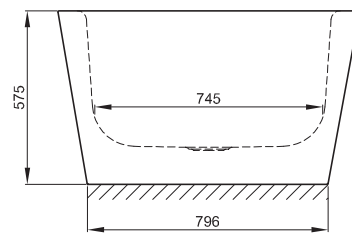

**BETTEHOME OVAL SILHOUETTE**

Design: schmidem design

Adequate position to connect the drainage

dimension  
180 x 100 x 45 cm

article no. 8994 CFXXK  
Volume 210 litre