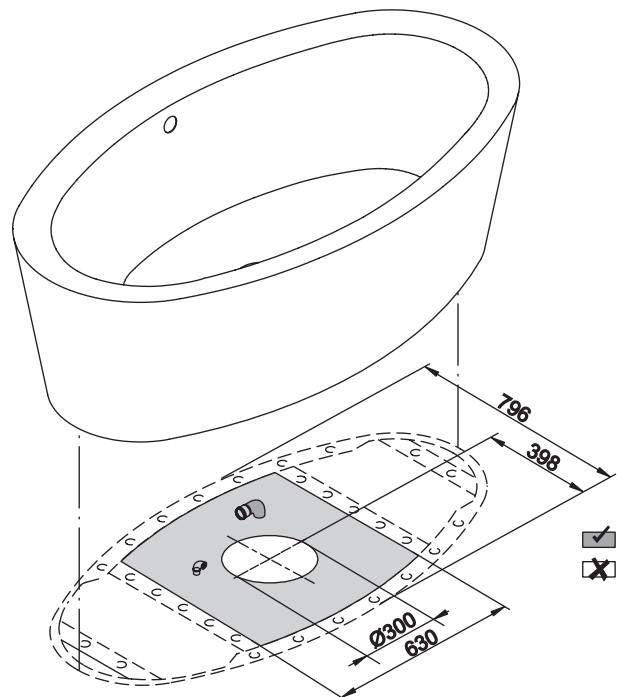

**BETTEHOME OVAL SILHOUETTE**

Design: schmidem design

Adequate position to connect the drainage

dimension  
180 x 100 x 45 cm

article no. 8994 CFXXK  
Volume 210 litre