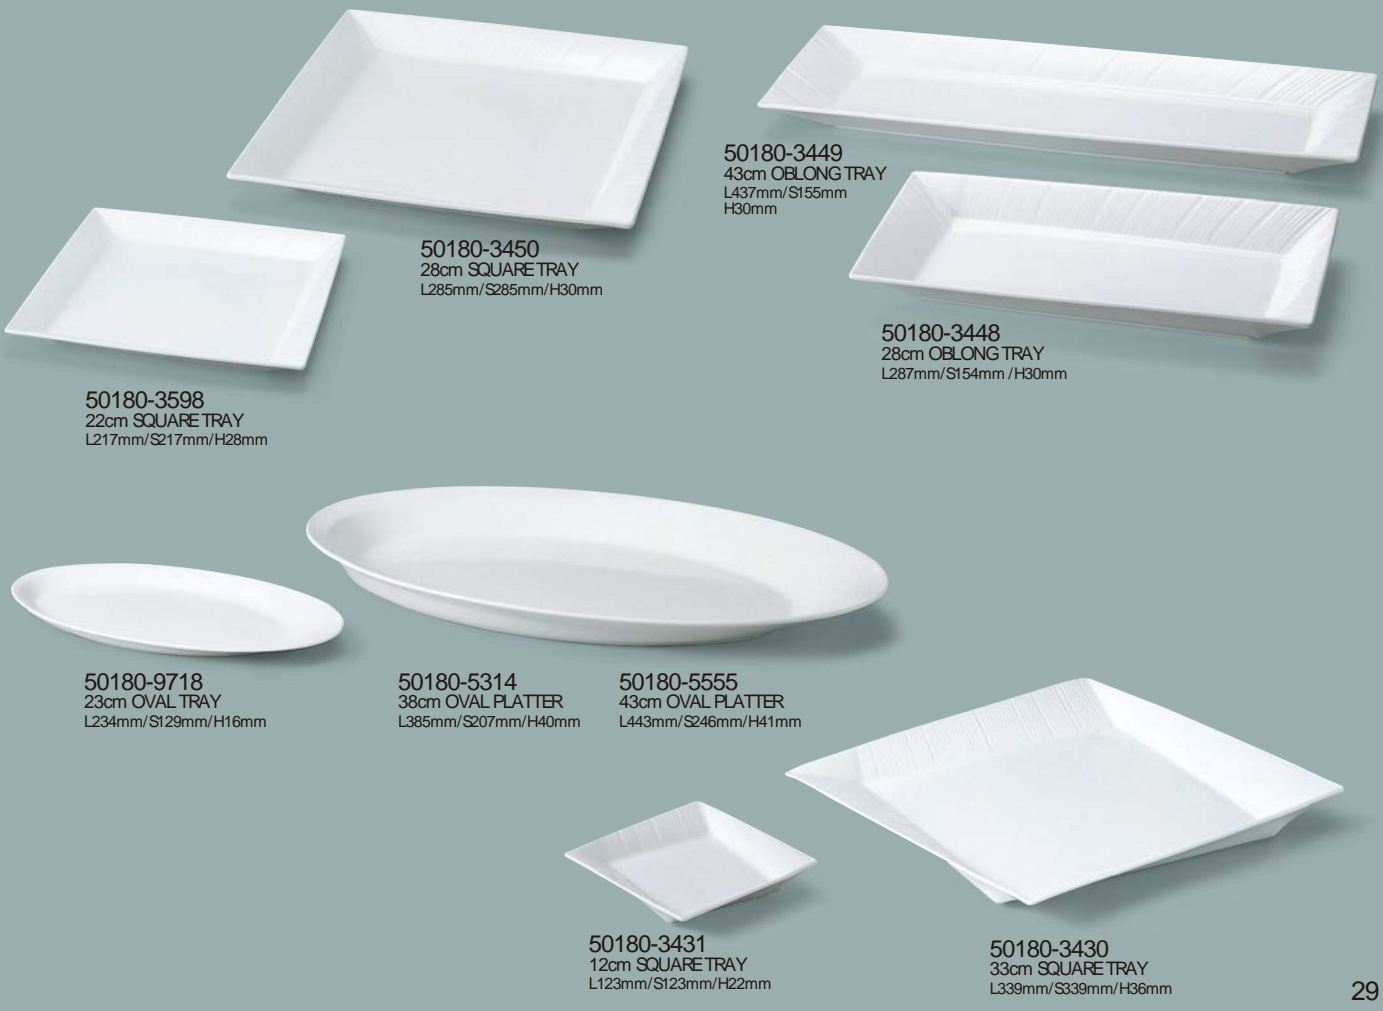

50180-54302
CHAPPE SET
92626-93392
COVER FOR CHAPPE
D85mm/H25mm
50180-2837
CHAPPE CUP
D98mm/H67mm/240cc
92626-9416
CHAPPE SAUCER
D102mm/H24mm

50180-2708
9cm FREE CUP
D92mm/H61mm/210cc

50180-35852
COVER FOR 11cm CUP
D113mm/H48mm
50180-26561
11cm CUP
D110mm/H64mm

50180-3561
19cm COVERED SOUP BOWL W/HANDLE
L235mm/S194mm/H126mm/1,260cc

50180-3598
22cm SQUARE TRAY
L217mm/S217mm/H28mm

50180-3450
28cm SQUARE TRAY
L285mm/S285mm/H30mm

50180-3449
43cm OBLONG TRAY
L437mm/S155mm
H30mm

50180-3448
28cm OBLONG TRAY
L287mm/S154mm/H30mm

50180-9718
23cm OVAL TRAY
L234mm/S129mm/H16mm

50180-5314
38cm OVAL PLATTER
L385mm/S207mm/H40mm

50180-5555
43cm OVAL PLATTER
L443mm/S246mm/H41mm

50180-3431
12cm SQUARE TRAY
L123mm/S123mm/H22mm