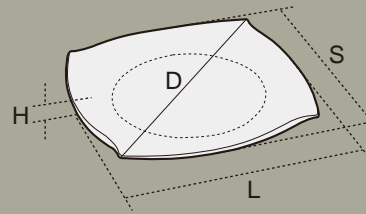

FORTE 50460 White

L = Long Length
S = Short Length
H = Height
D = Diameter
Mentioned capacity(cc) is full.

50460-5246
30cm SQUARE PLATE
D348mm/L292mm
S292mm/H28mm

50460-5240
27cm SQUARE PLATE
D328mm/L274mm
S274mm/H26mm

50460-5247
24cm SQUARE PLATE
D289mm/L239mm
S239mm/H24mm

50460-5241
21cm SQUARE PLATE
D244mm/L209mm
S209mm/H22mm

50460-5265
16cm SQUARE PLATE
D182mm/L158mm/S158mm/H20mm

50460-5248
26cm SQUARE RIM SOUP PLATE
D302mm/L259mm/S259mm/H41mm

50460-5496
16cm B.B. PLATE
L166mm/S166mm
H20mm

50460-5249
11cm SQUARE TRAY
D125mm/L110mm
S110mm/H15mm

50460-3453
28cm SQUARE BOWL
D314mm/L284mm
S284mm/H79mm

50460-3454
25cm SQUARE BOWL
D273mm/L247mm
S247mm/H71mm

50460-3455
18cm SQUARE BOWL
D198mm/L182mm
S182mm/H54mm

50460-3459
14cm SQUARE BOWL
D156mm/L147mm
S147mm/H51mm

50460-4552
TEA/ COFFEE POT W/COVER(L)
L261mm/S187mm/H155mm/1,570cc

50460-4550
CREAMER JUG 290cc
L130mm/S95mm
H104mm/290cc