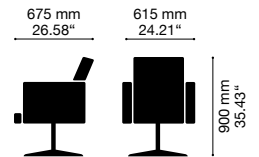

OLYMP

Vogue