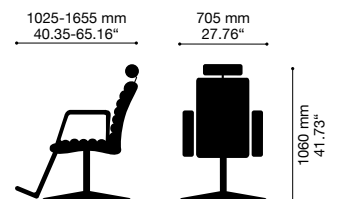

OLYMP

Barbers Classic

FEATURES

Bewegliche Fußbank //
Movable footrest

☞ **Just Barbers Classic - einzigartig maskulin //** Rückenlehne, Armlehnen und Fußbank synchron verstellbar, hochklappbare Fußbank, Polsterarmauflagen, ölhydraulische Höhenverstellung dreh- und feststellbar, integrierter Kopfhalter höhenverstellbar, Bodenteller verchromt, in 3 Farbvarianten erhältlich //

☞ **Just Barbers Classic - unique masculine //** Backrest, armrest and foot base synchronously adjustable, flip-up foot base, padded armrest supports, oil hydraulic height adjustment, pivoted and lockable, integrated head rest height adjustable, chrome-plated floor plate, available in three different colours //