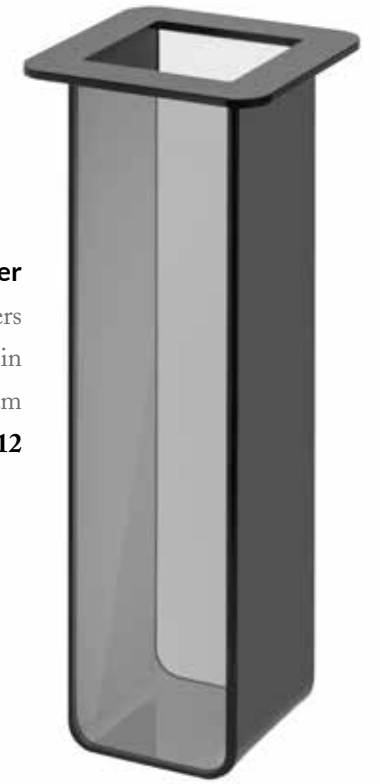

Iris™ 1 Gal. Beverage Dispenser

1 Gal. (3.8 L) Rectangle Beverage Dispenser with Stamped Stainless Steel Base
 7.5 x 7.5 x 16.75 in
 19 x 19 x 42.5 cm

Item # LD160

Iris™ 2 Gal. Beverage Dispenser

2 Gal. (7.6 L) Rectangle Beverage Dispenser with Stamped Stainless Steel Base
 7.5 x 7.5 x 23.25 in
 19 x 19 x 59 cm

Item # LD162

Iris™ 4 Gal. Beverage Dispenser

4 Gal. (15.2 L) Rectangle Beverage Dispenser with Stamped Stainless Steel Base
 8.75 x 9 x 26 in
 22.2 x 22.8 x 66 cm

Item # LD163

THE NEW INFUSER FIRE

Entice and wow guests with a vibrant display of fresh infused juice or water.

Perfect for customizing with your company logo, this infusing beverage dispenser is serious eye candy. In addition to being beautiful, we've designed this dispenser to be highly functional. The new Infusion Orange Beverage Dispenser features a removable ice chamber (without holes) to keep ice from diluting your beverages. We've also added a new pulp collector to keep fruit pulp from clogging the faucet spout, which keeps your display hygienic and food safe.

New!

Infusion Orange Beverage Dispenser

3 gal. (11.4 L)
8.3 x 8.3 x 21.8 in
21 x 21 x 55.4 cm
Item # LD165

New!

Removable Ice Chamber

Fits 3 gal. (11.4 L) and 5 gal. (18.9 L) Infusers
5.1 x 5.1 x 13.8 in
13 x 13 x 35 cm
Item # LDF012