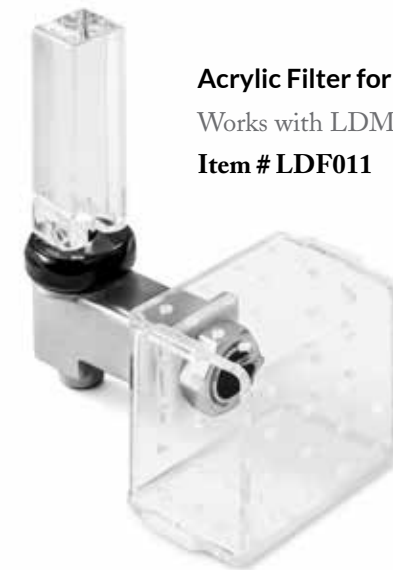

Acrylic Filter for Beverage Dispensers

Works with LDM006
Item # LDF011