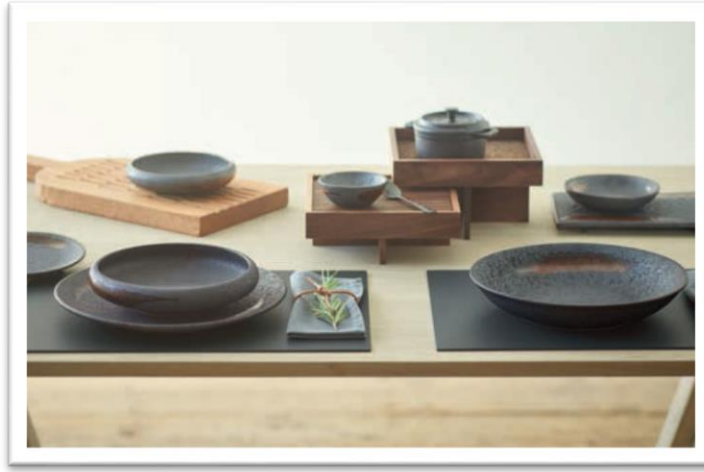

PLAYGROUND is an assortment abounding with interesting and exciting items for innovative food presentations – be it on the table or on the buffet, in rooms service, at the bar or for event catering. Playground comprises tabletop items beyond porcelain – stoneware, wood, slate, melamine, cast iron, leather, marble and glass form part of the collection.

Let yourself be fascinated by PLAYGROUND! Enjoy its abundance and play with the exciting opportunities to create culinary highlights!

DOWN TO EARTH

Back to nature, Handmade style

Roasts, burgers and barbecue

Colorful enamelled cast iron cocottes

Lava stoneware, cast iron pot, metallic, earthy effects

NEW BREAKS

The luxury of slowing down

Breakfast
snacks
desserts
or teatime delights

Creative presentation

Cells, avant-garde serving
modules in melamine

Typical national delicacies prepared and served in the small, bamboo steamers

Terra stoneware in glazed earthenware look

Combined with serving boards in light oak look

Regional delicacies presented as finest culinary delights under fine glass cloches