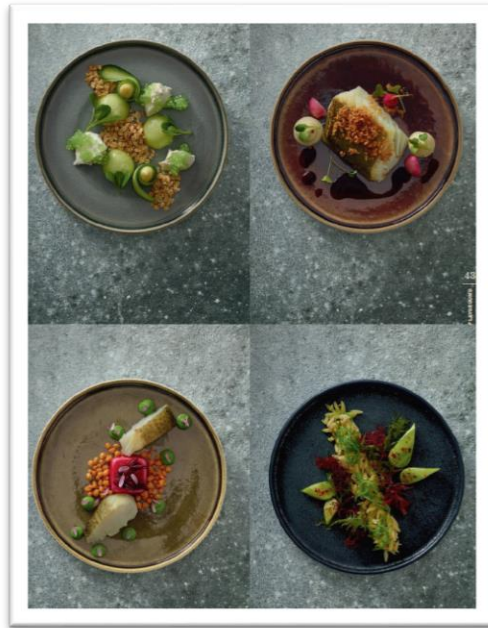

PLAYGROUND is an assortment abounding with interesting and exciting items for innovative food presentations – be it on the table or on the buffet, in rooms service, at the bar or for event catering. Playground comprises tabletop items beyond porcelain – stoneware, wood, slate, melamine, cast iron, leather, marble and glass form part of the collection.

Colorful enamelled cast iron cocottes

Lava stoneware, cast iron pot, metallic, earthy effects

NEW BREAKS

The luxury of slowing down

Breakfast
snacks
desserts
or teatime delights

Creative presentation

Cells, avant-garde serving
modules in melamine

Typical national delicacies prepared and served in the small, bamboo steamers

Terra stoneware in glazed earthenware look

Combined with serving boards in light oak look

Regional delicacies presented as finest culinary delights under fine glass cloches

POINTS OF VIEW

Portioned delights at various heights

Oak menage combined with Nara Stoneware & leather placemats

NARA stoneware plates with trendy craquele glazes in three earthy shades or in black

We would be glad to assist if you have any queries. We look forward to your kind response.