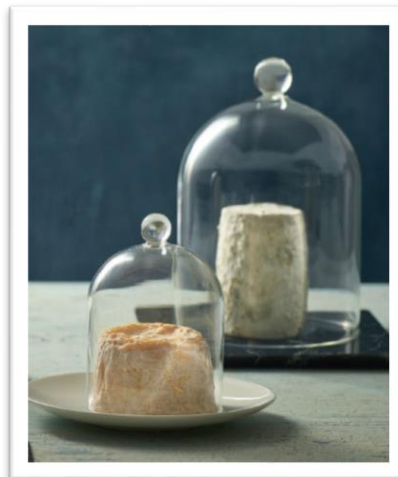

PLAYGROUND is an assortment abounding with interesting and exciting items for innovative food presentations – be it on the table or on the buffet, in rooms service, at the bar or for event catering. Playground comprises tabletop items beyond porcelain – stoneware, wood, slate, melamine, cast iron, leather, marble and glass form part of the collection.

Colorful enamelled cast iron cocottes

Lava stoneware, cast iron pot, metallic, earthy effects

NEW BREAKS

The luxury of slowing down

Breakfast
snacks
desserts
or teatime delights

Creative presentation

Cells, avant-garde serving
modules in melamine

Can be used together with
inserts in wood, marble
and leather

Carafe with a removable clip lid,
for fruity refreshments

LOCAL HEROES

The return of regional and local cuisines

Rustic look modelled on real wood grain and stone

Typical national delicacies prepared and served in the small, bamboo steamers

Terra stoneware in glazed earthenware look

Combined with serving boards in light oak look

Regional delicacies presented as finest culinary delights under fine glass cloches