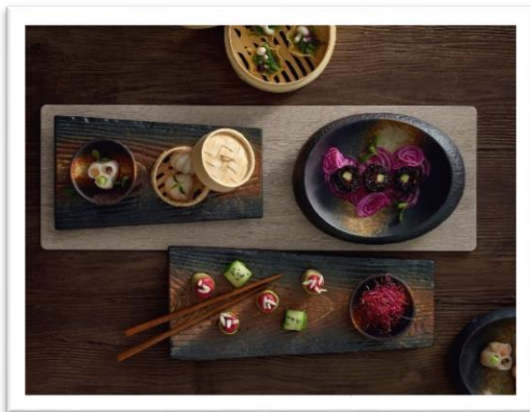

PLAYGROUND is an assortment abounding with interesting and exciting items for innovative food presentations – be it on the table or on the buffet, in rooms service, at the bar or for event catering. Playground comprises tabletop items beyond porcelain – stoneware, wood, slate, melamine, cast iron, leather, marble and glass form part of the collection.

Colorful enamelled cast iron cocottes

Lava stoneware, cast iron pot, metallic, earthy effects

NEW BREAKS

The luxury of slowing down

Breakfast
snacks
desserts
or teatime delights

Creative presentation

Cells, avant-garde serving
modules in melamine

Can be used together with
inserts in wood, marble
and leather

Carafe with a removable clip lid,
for fruity refreshments

LOCAL HEROES

The return of regional and local cuisines

Rustic look modelled on real wood grain and stone

Typical national delicacies prepared and served in the small, bamboo steamers

Terra stoneware in glazed earthenware look

Combined with serving boards in light oak look

Regional delicacies presented as finest culinary delights under fine glass cloches