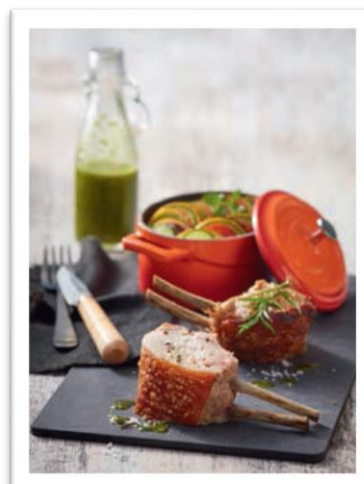

PLAYGROUND is an assortment abounding with interesting and exciting items for innovative food presentations – be it on the table or on the buffet, in rooms service, at the bar or for event catering. Playground comprises tabletop items beyond porcelain – stoneware, wood, slate, melamine, cast iron, leather, marble and glass form part of the collection.

Let yourself be fascinated by PLAYGROUND! Enjoy its abundance and play with the exciting opportunities to create culinary highlights!

DOWN TO EARTH

Back to nature, Handmade style

Roasts, burgers and barbecue

Can be used together with
inserts in wood, marble
and leather

Carafe with a removable clip lid,
for fruity refreshments

LOCAL HEROES

The return of regional and local cuisines

Rustic look modelled on real wood grain and stone