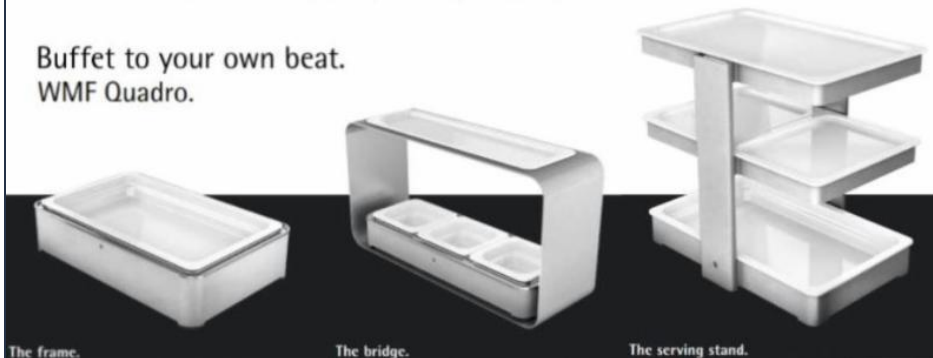

professional hotel equipment

SOFT SENSATIONS PVT. LTD.

Jan. 2018

WMF - (New) Quadro Buffet System

Join Our Mailing List!

Buffet to your own beat.
WMF Quadro.

The frame.

The bridge.

The serving stand.

Greetings!

WMF Quadro. The new buffet system is like none other.

WMF Quadro offers your team all they need for a buffet composition that is entirely individual. With each element matching the rest: frames, inserts and top frames. Finishes, surfaces and materials. Everything looks good together. And everything works well together too - with the high production quality from WMF.

The GN format provides for endless possibilities.

The modular WMF Quadro Buffet allows selectable configurations that are tailored precisely to your workflow: food preparation, cooking, set-up, modification, downsizing or cooling.