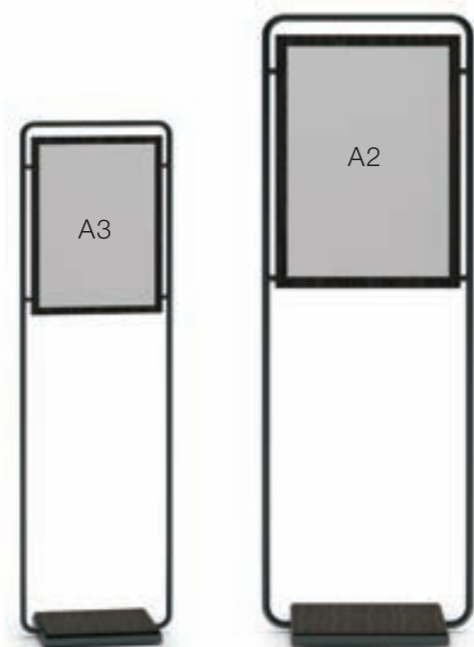

# LOBBY CART

大堂行李车

**Lobby Cart**  
大堂行李车  
Size: 1100\*700\*1828mm  
Code: 6010201.008

**Lobby Cart**  
大堂行李车  
Size: 1118\*650\*1828mm  
Code: 6010201.001

**Coat Hanger**  
挂衣车  
Size: 1100\*700\*1828mm  
Code: 6030112.002

**Coat Hanger**  
挂衣车  
Size: 1100\*700\*1828mm  
Code: 6030112.001

**Lobby Cart**  
大堂行李车  
Size: 1118\*700\*1828mm  
Code: 6010101.001

**Luggage Cart**  
手推行李车  
Size: 500\*400\*1200mm  
Code: 6010102.002

# BILLBOARD

告示牌

**Billboard**  
告示牌

Size: 560\*360\*1600mm(A2)  
430\*360\*1600mm(A3)  
Code: 7100207.002  
7100207.001

**Easel Style Billboard**  
画架式告示牌

Size: 337\*H1500mm(A3)  
300\*H1500mm(A4)  
Code: 7100201.001  
7100201.002

**Billboard**  
告示牌

Size: 550\*400\*1600mm(A2)  
400x300x1300mm(A3)  
Code: 7100208.001(A2)  
7100208.002(A3)

**Billboard**  
告示牌

Size: 297\*300\*1480mm(A3)  
210\*300\*1480mm(A4)  
Code: 7100202.001  
7100202.002